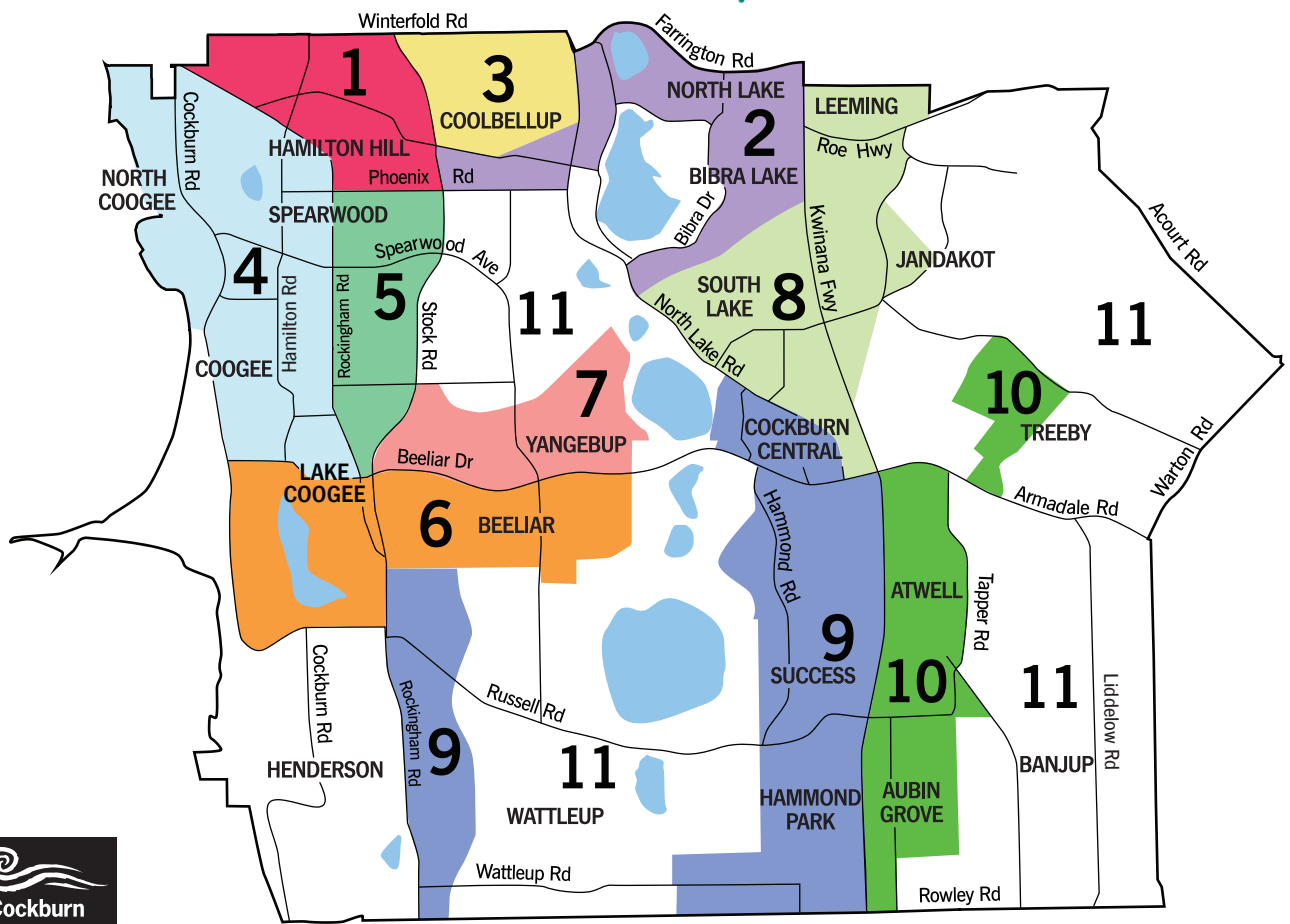

# Bulk Waste & Bulk Garden Organics Collection

Place all verge material out by 6am on the Monday of the collection week. Do not place verge material out more than **THREE** days before the collection begins for your area.

## Residential Only

Please ensure you are aware of your correct area by number and colour.

No more than 2 cubic metres.

Area	Bulk Waste 1 2021	Bulk Garden Organics 1 2021	Bulk Waste 2 2022	Bulk Garden Organics 2 2022
	Week Starting			
1	28 June	11 October	3 January	18 April
2	5 July	18 October	10 January	25 April
3	19 July	25 October	24 January	2 May
4	26 July	1 November	31 January	9 May
5	2 August	8 November	7 February	16 May
6	9 August	15 November	14 February	23 May
7	16 August	22 November	21 February	30 May
8	23 August	29 November	28 February	6 June
9	6 September	6 December	14 March	13 June
10	20 September	13 December	28 March	20 June
11	Rural Collection will be week starting 4 October 2021 and 11 April 2022.			