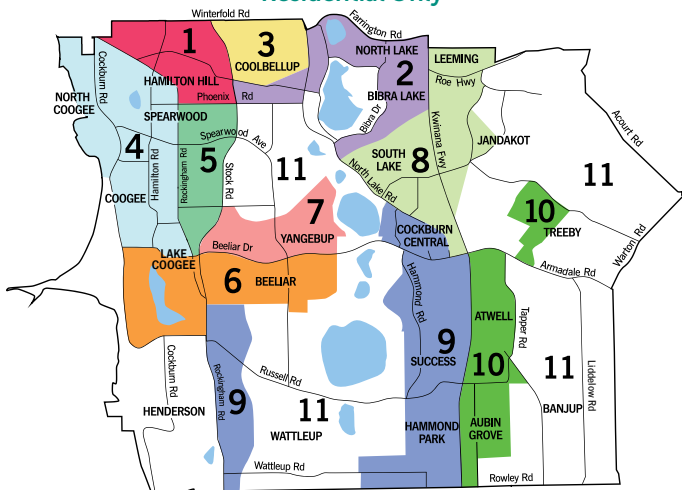

Bulk Waste & Bulk Garden Organics Collection

Place all verge material out by Monday 6am of the collection week. Do not place verge material out more than **THREE** days before the collection begins for your area.

Residential Only

Please ensure you are aware of your correct area by number and colour.

No more than 2 cubic metres.

Area	Bulk Waste 1 2020	Bulk Garden Organics 1 2020	Bulk Waste 2 2021	Bulk Garden Organics 2 2021
Week Starting				
1	6-Jul	5-Oct	4-Jan	19-Apr
2	13-Jul	12-Oct	11-Jan	26-Apr
3	20-Jul	19-Oct	25-Jan	3-May
4	27-Jul	26-Oct	1-Feb	10-May
5	3-Aug	2-Nov	8-Feb	17-May
6	10-Aug	9-Nov	15-Feb	24-May
7	17-Aug	16-Nov	22-Feb	31-May
8	24-Aug	23-Nov	1-Mar	7-Jun
9	7-Sep	7-Dec	15-Mar	14-Jun
10	14-Sep	14-Dec	29-Mar	21-Jun

11 Rural Collection will be weeks starting 28 September 2020 and 12 April 2021