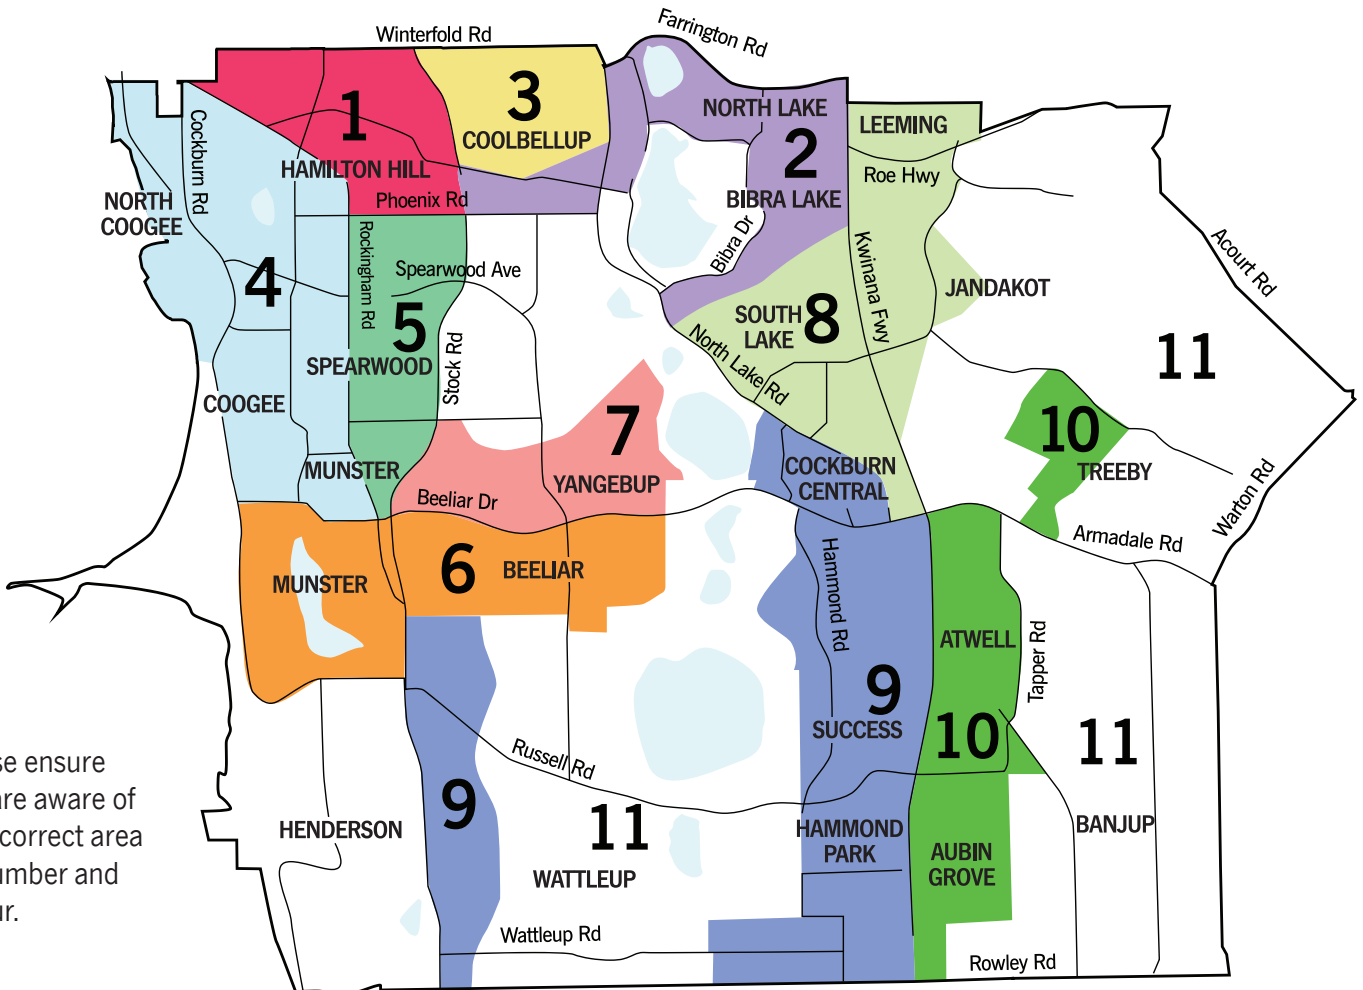

Bulk Waste (Junk) & Bulk Garden Organics (Green Waste) Collection

Place all verge material out by Monday 6am of the collection week. Do not place verge material out more than **THREE** days before the collection begins for your area.

Residential Only

Please ensure you are aware of your correct area by number and colour.

Area	Bulk Waste 1 2019	Bulk Garden Organics 1 2019	Bulk Waste 2 2020	Bulk Garden Organics 2 2020
Week Starting				
1	8-July	7-October	6-January	20-April
2	15-July	14-October	13-January	27-April
3	22-July	21-October	27-January	4-May
4	29-July	28-October	3-February	11-May
5	5-August	4-November	10-February	18-May
6	12-August	11-November	17-February	25-May
7	19-August	18-November	24-February	1-June
8	26-August	25-November	2-March	8-June
9	9-September	9-Dec	16-March	22-June
10	16-September	16-Dec	30-March	29-June
11	Rural Collection will be weeks starting 30 September 2019 and 13 April 2020			