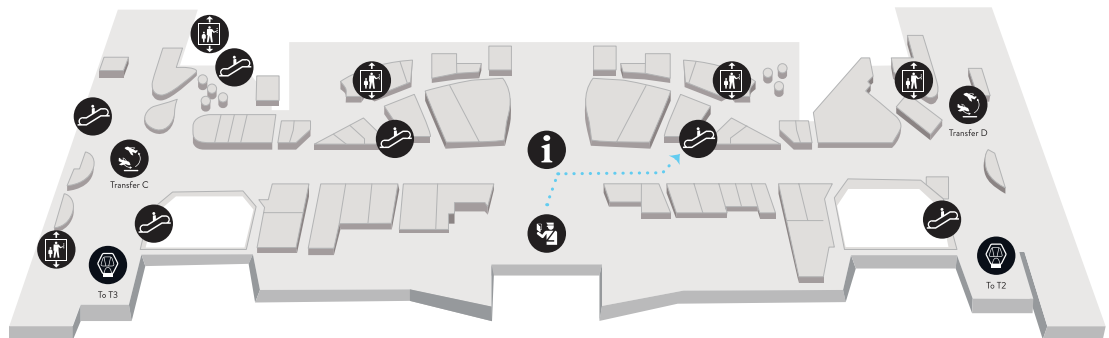

Shower Room*

- Complimentary amenity includes shower gel, shampoo, body lotion, bath towel, dental kit, comb, shower cap, vanity kit and hair dryer
- Cardholder of selected bank cards or travel passes can enjoy 30-min usage on first-come-first-served basis. Reservations can be made at the reception

Join Smart Traveller Now

Plaza Premium Lounge (International Departures, Terminal 1) Singapore Changi Airport (Airport Code: SIN)

LEVEL 3

DEPARTURE TERMINAL 1

Food & Beverages
Services

Plaza Premium Lounge

Singapore Changi Airport, Terminal 1, Level 3, Departure Transit Area (above Gate C1)

Aerotel

Singapore Changi Airport, Terminal 1, Level 3, Departure Transit Area. Hotel is via up the escalator near boarding Gate D40.

LEVEL 2

DEPARTURE TERMINAL 1

Shopping
Food & Beverages
Services

Address: Level 3, Terminal 1, Departure/Transit Lounge West, Singapore Changi Airport

Airside - The lounge is located within the restricted area where passengers departing have cleared customs and passport control. For arrival and transit passengers, please do not clear customs and passport control.