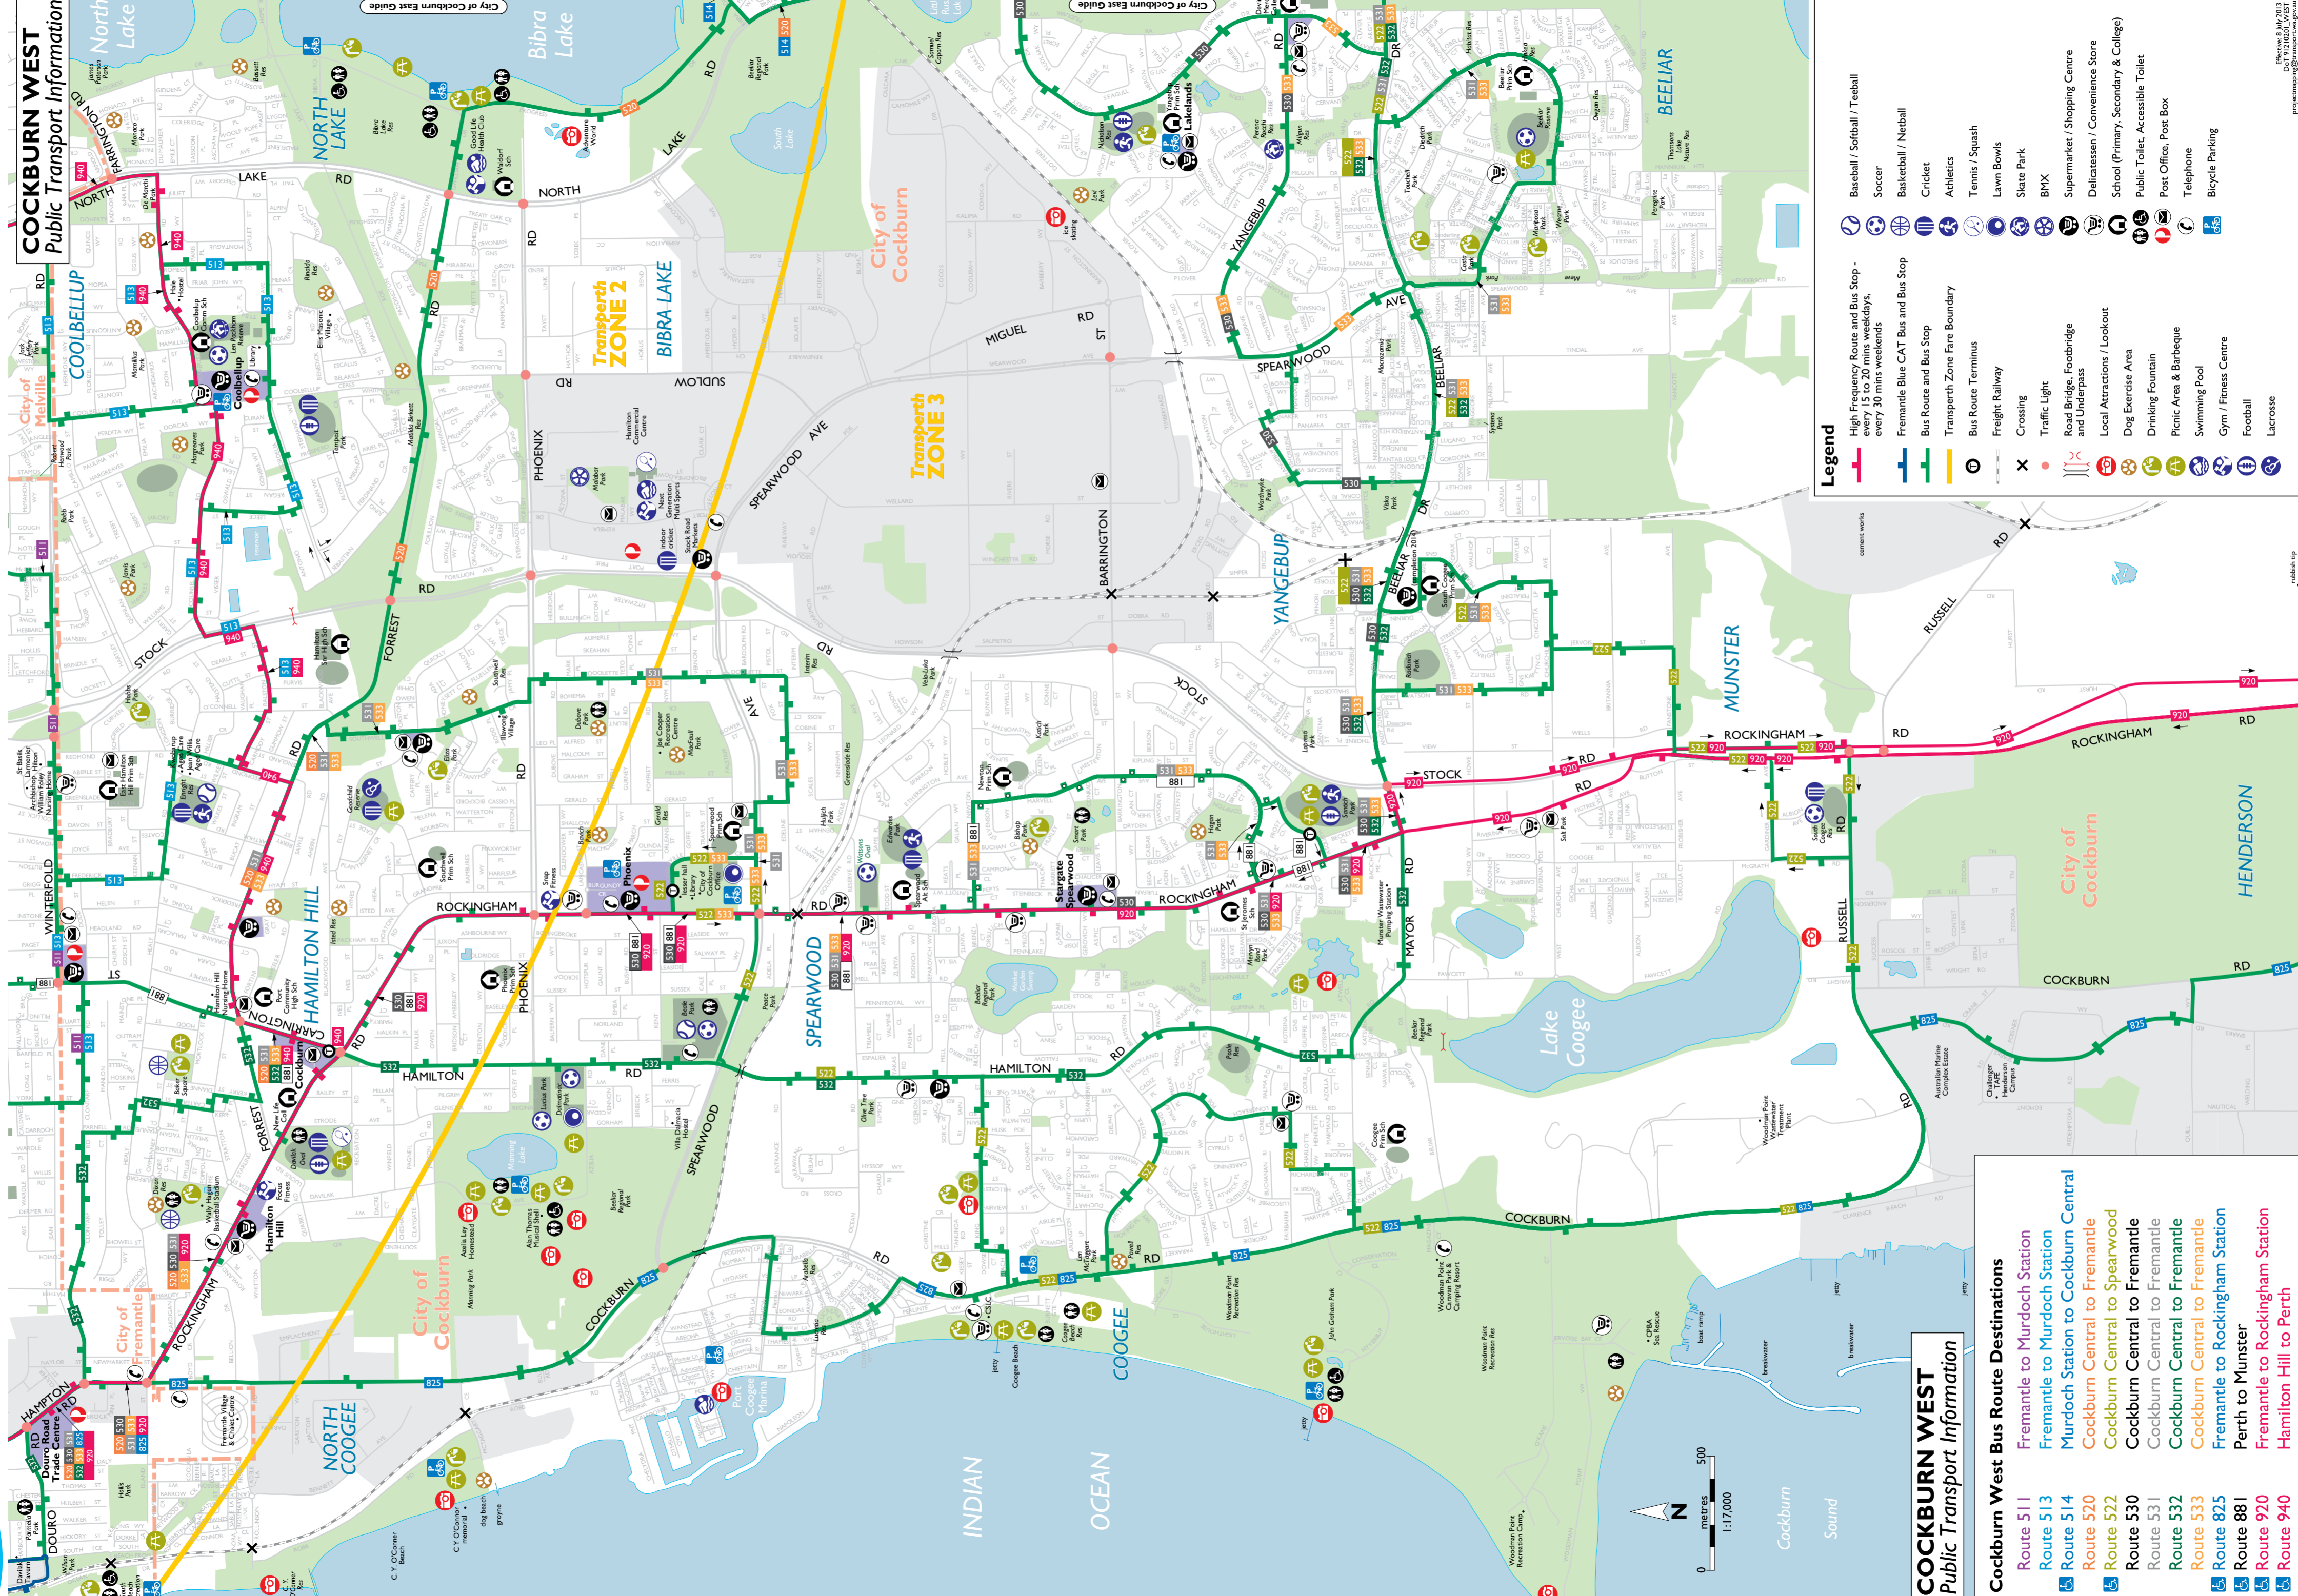

COCKBURN WEST Public Transport Information

Legend

- High Frequency Route and Bus Stop - every 15 to 20 mins weekdays, every 30 mins weekends
- Fremantle Blue CAT Bus and Bus Stop
- Bus Routes and Bus Stop
- Transperth Zone Fare Boundary
- Bus Route Terminus
- Freight Railway
- Crossing
- Traffic Light
- Road Bridge, Footbridge and Underpass
- Local Attractions / Lookout
- Dog Exercise Area
- Drinking Fountain
- Picnic Area & Barbecue
- Swimming Pool
- Gym / Fitness Centre
- Football
- Lacrosse
- Baseball / Softball / Teeball
- Soccer
- Basketball / Netball
- Cricket
- Athletics
- Tennis / Squash
- Lawn Bowls
- State Park
- BMX
- Supermarket / Shopping Centre
- Delicatessen / Convenience Store
- School (Primary, Secondary & College)
- Public Toilet, Accessible Toilet
- Post Office, Post Box
- Telephone
- Bicycle Parking

COCKBURN WEST Public Transport Information

Cockburn West Bus Route Destinations

- Route 511 Fremantle to Murdoch Station
- Route 513 Fremantle to Murdoch Station
- Route 514 Murdoch Station to Cockburn Central
- Route 520 Cockburn Central to Fremantle
- Route 522 Cockburn Central to Spearwood
- Route 530 Cockburn Central to Fremantle
- Route 531 Cockburn Central to Fremantle
- Route 532 Cockburn Central to Fremantle
- Route 533 Cockburn Central to Fremantle
- Route 825 Fremantle to Rockingham Station
- Route 881 Perth to Munster
- Route 920 Fremantle to Rockingham Station
- Route 940 Hamilton Hill to Perth