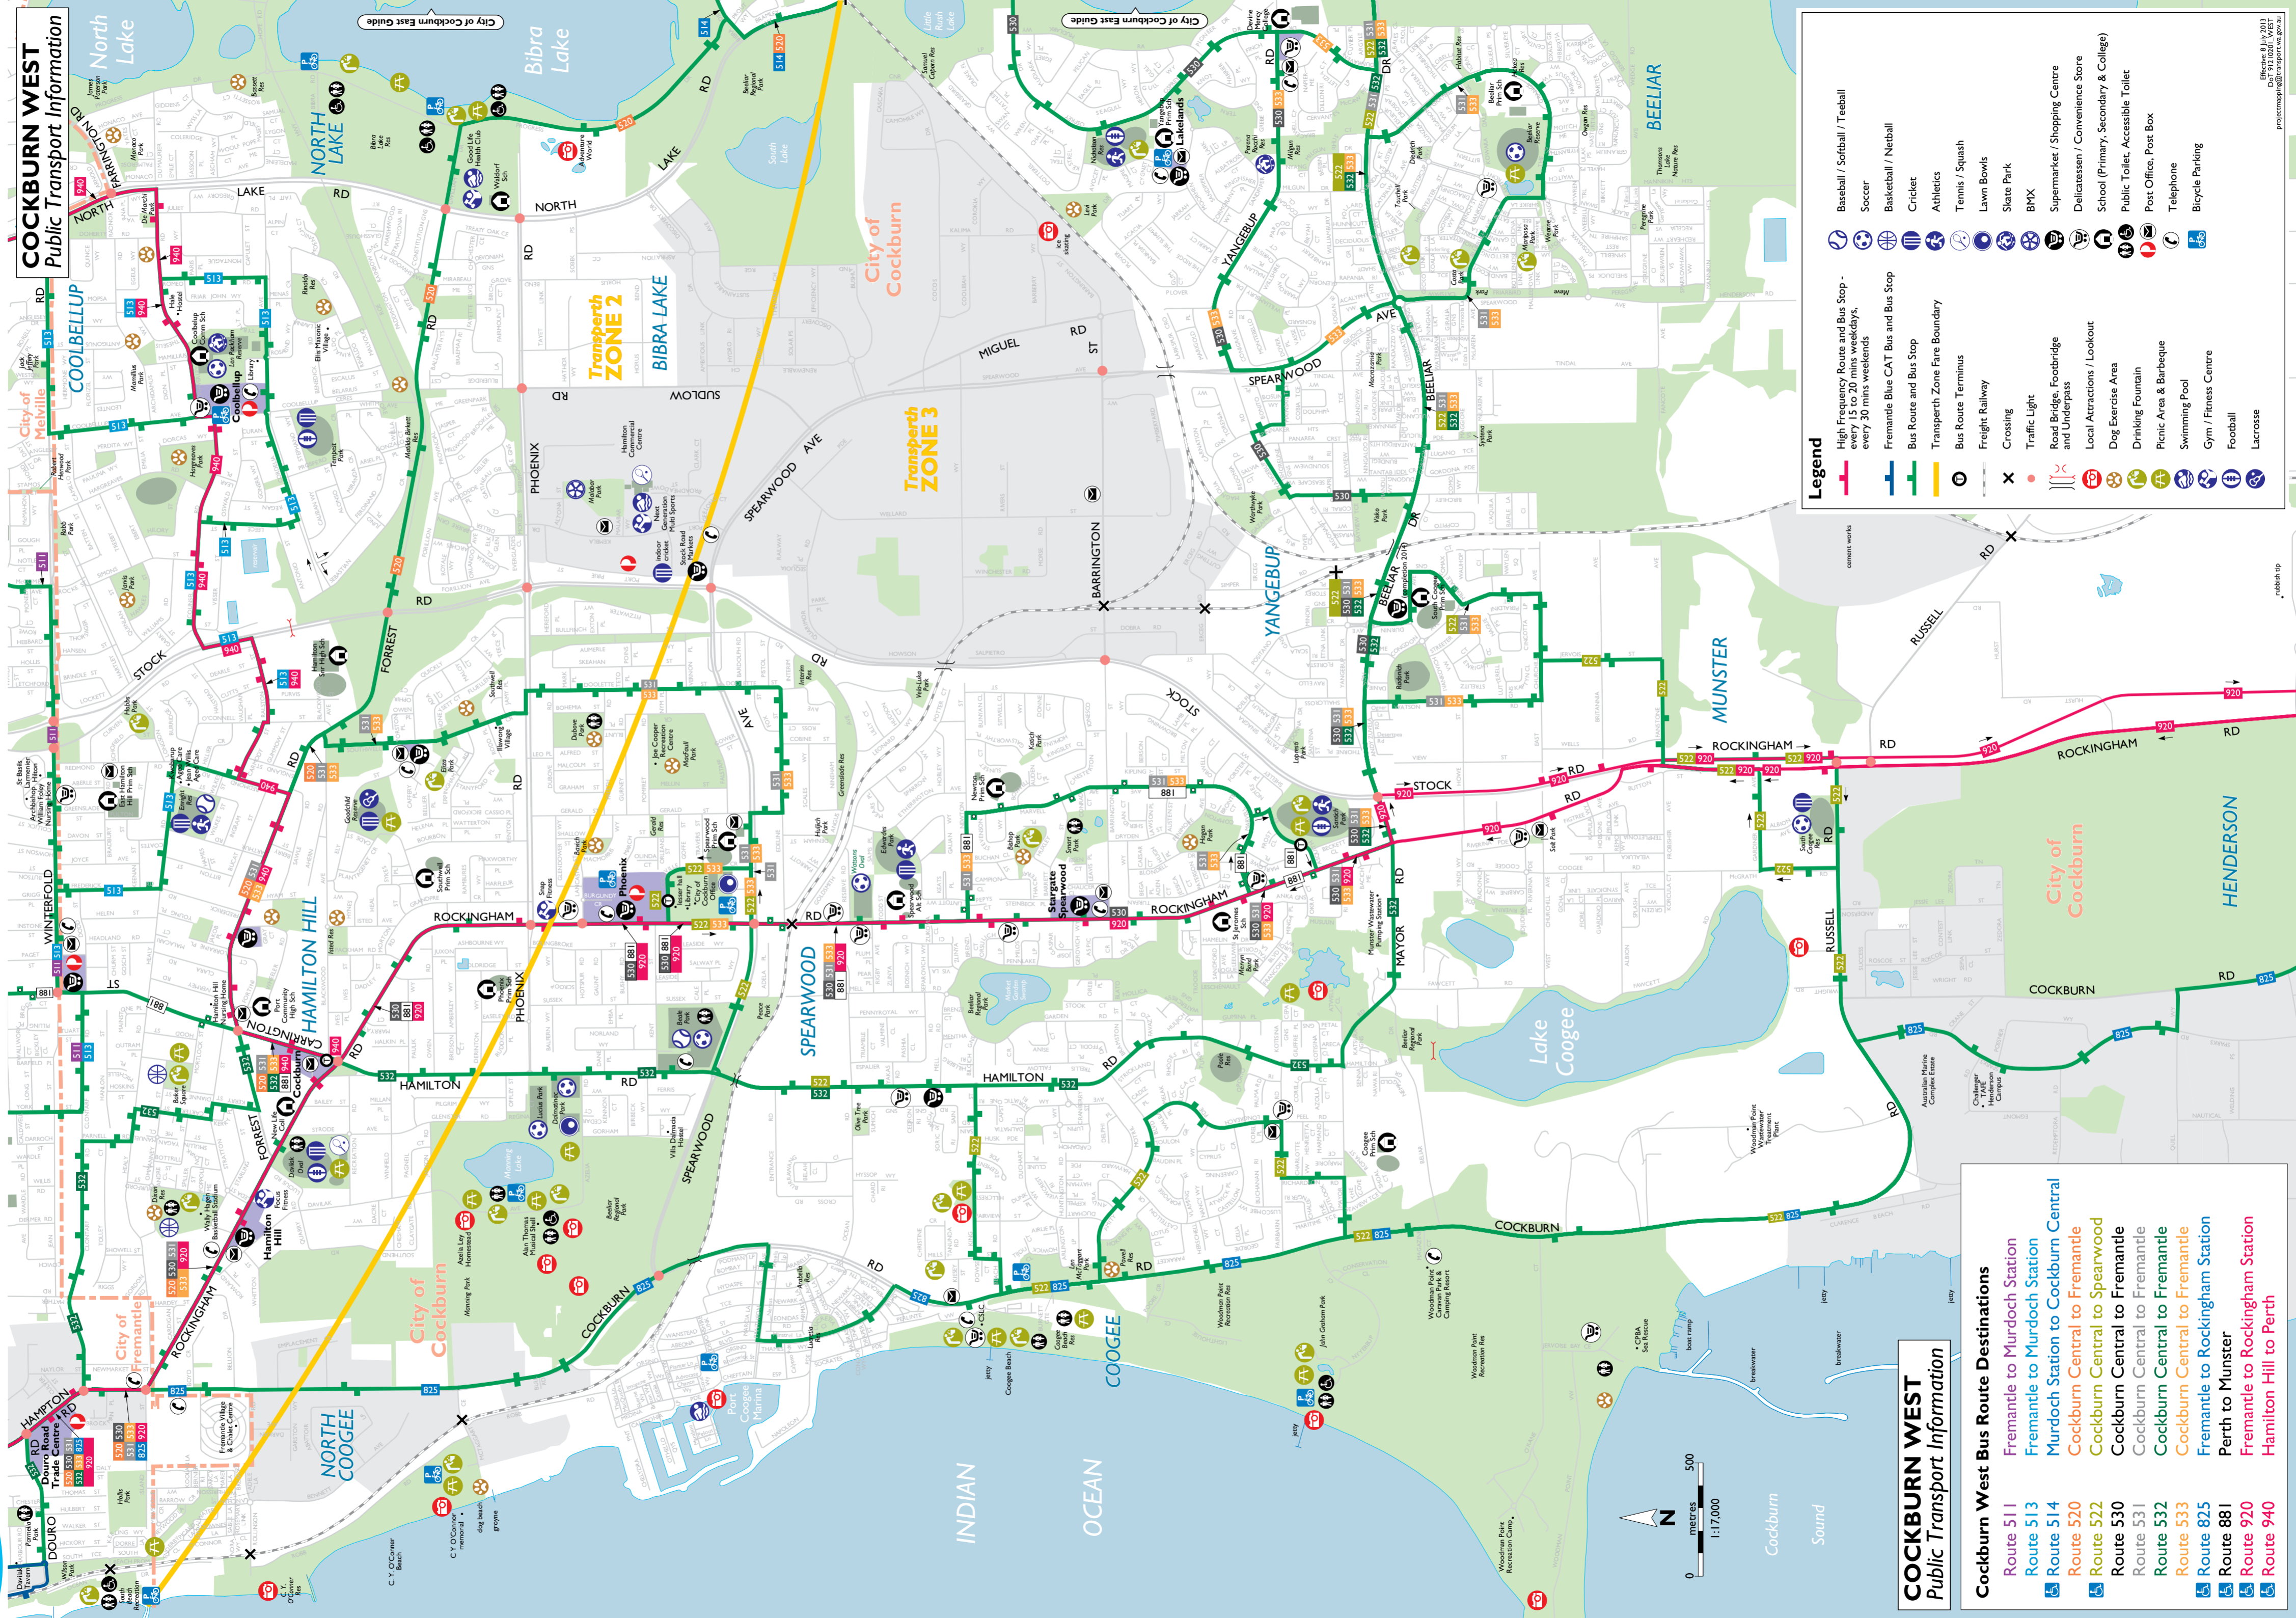

Legend

- High Frequency Route and Bus Stop - every 15 to 20 mins weekdays, every 30 mins weekends
- Fremantle Blue CAT Bus and Bus Stop
- Bus Routes and Bus Stop
- Transperth Zone Fare Boundary
- Bus Route Terminus
- Freight Railway
- Crossing
- Traffic Light
- Road Bridge, Footbridge and Underpass
- Local Attractions / Lookout
- Dog Exercise Area
- Drinking Fountain
- Picnic Area & Barbecue
- Swimming Pool
- Gym / Fitness Centre
- Football
- Lacrosse
- Baseball / Softball / Teeball
- Soccer
- Basketball / Netball
- Cricket
- Athletics
- Tennis / Squash
- Lawn Bowls
- State Park
- BMX
- Supermarket / Shopping Centre
- Delicatessen / Convenience Store
- School (Primary, Secondary & College)
- Public Toilet, Accessible Toilet
- Post Office, Post Box
- Telephone
- Bicycle Parking

COCKBURN WEST Public Transport Information

Cockburn West Bus Route Destinations

- Route 511 Fremantle to Murdoch Station
- Route 513 Fremantle to Murdoch Station
- Route 514 Murdoch Station to Cockburn Central
- Route 520 Cockburn Central to Fremantle
- Route 522 Cockburn Central to Spearwood
- Route 530 Cockburn Central to Fremantle
- Route 531 Cockburn Central to Fremantle
- Route 532 Cockburn Central to Fremantle
- Route 533 Cockburn Central to Fremantle
- Route 825 Fremantle to Rockingham Station
- Route 881 Perth to Munster
- Route 920 Fremantle to Rockingham Station
- Route 940 Hamilton Hill to Perth

City of Cockburn
Department of Transport
Department of Sport and Recreation