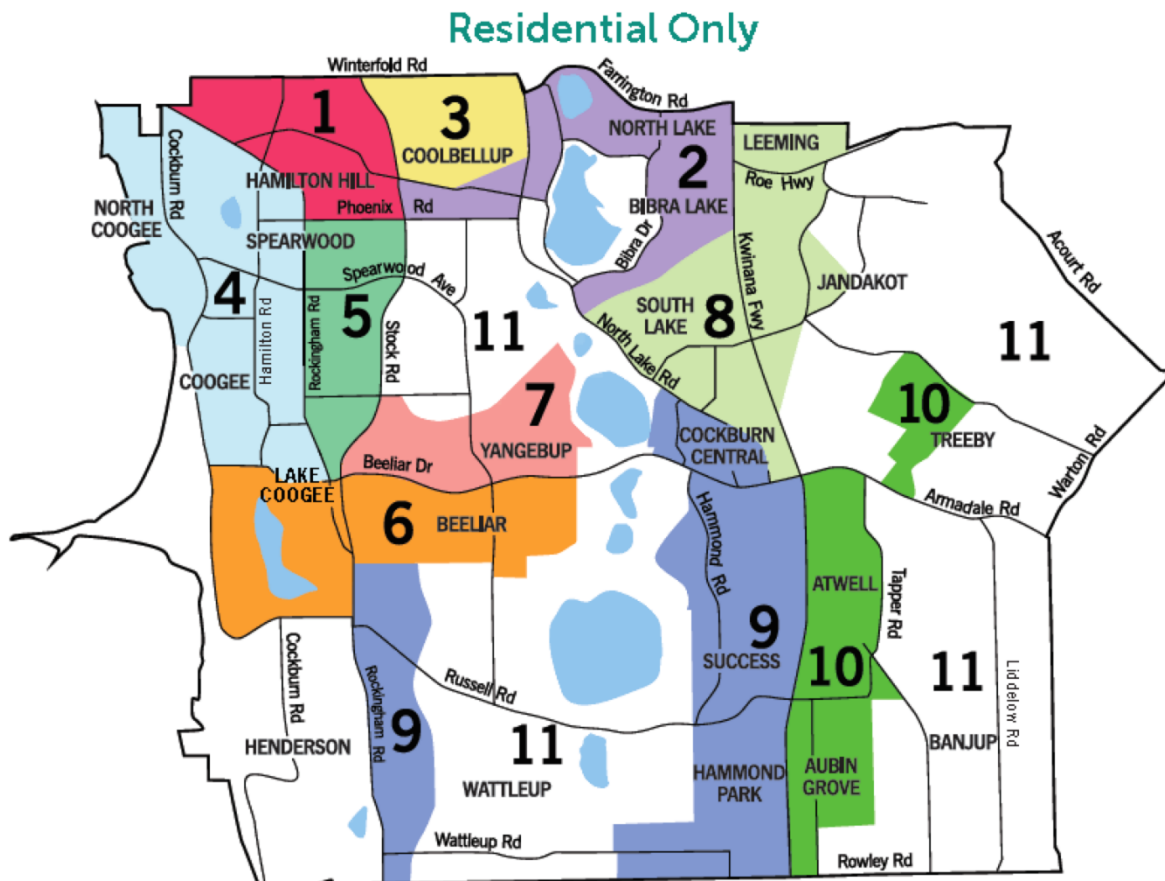

Bulk Waste & Bulk Garden Organics Collection

Place all verge material out by Monday 6am of the collection week. Do not place verge material out more than **three** days before the collection begins for your area.

Residential Only

Please ensure you are aware of your correct area by number and colour.
Please contact City of Cockburn for more information or clarification.

No more than 2 cubic metres.

Area	Bulk Waste 1 (2020)	Bulk Garden Organics 1 (2020)	Bulk Waste 2 (2021)	Bulk Garden Organics 2 (2021)
1	Week starting 6 July	Week starting 5 October	Week starting 4 January	Week starting 19 April

Area	Bulk Waste 1 (2020)	Bulk Garden Organics 1 (2020)	Bulk Waste 2 (2021)	Bulk Garden Organics 2 (2021)
2	Week starting 13 July	Week starting 12 October	Week starting 11 January	Week starting 26 April
3	Week starting 20 July	Week starting 19 October	Week starting 25 January	Week starting 3 May
4	Week starting 27 July	Week starting 26 October	Week starting 1 February	Week starting 10 May
5	Week starting 3 August	Week starting 2 November	Week starting 8 February	Week starting 17 May
6	Week starting 10 August	Week starting 9 November	Week starting 15 February	Week starting 24 May
7	Week starting 17 August	Week starting 16 November	Week starting 22 February	Week starting 31 May
8	Week starting 24 August	Week starting 23 November	Week starting 1 March	Week starting 7 June
9	Week starting 7 September	Week starting 7 December	Week starting 15 March	Week starting 14 June
10	Week starting 14 September	Week starting 14 December	Week starting 29 March	Week starting 21 June

Area 11: Rural Collection will be weeks starting 28 September 2020 and 12 April 2021