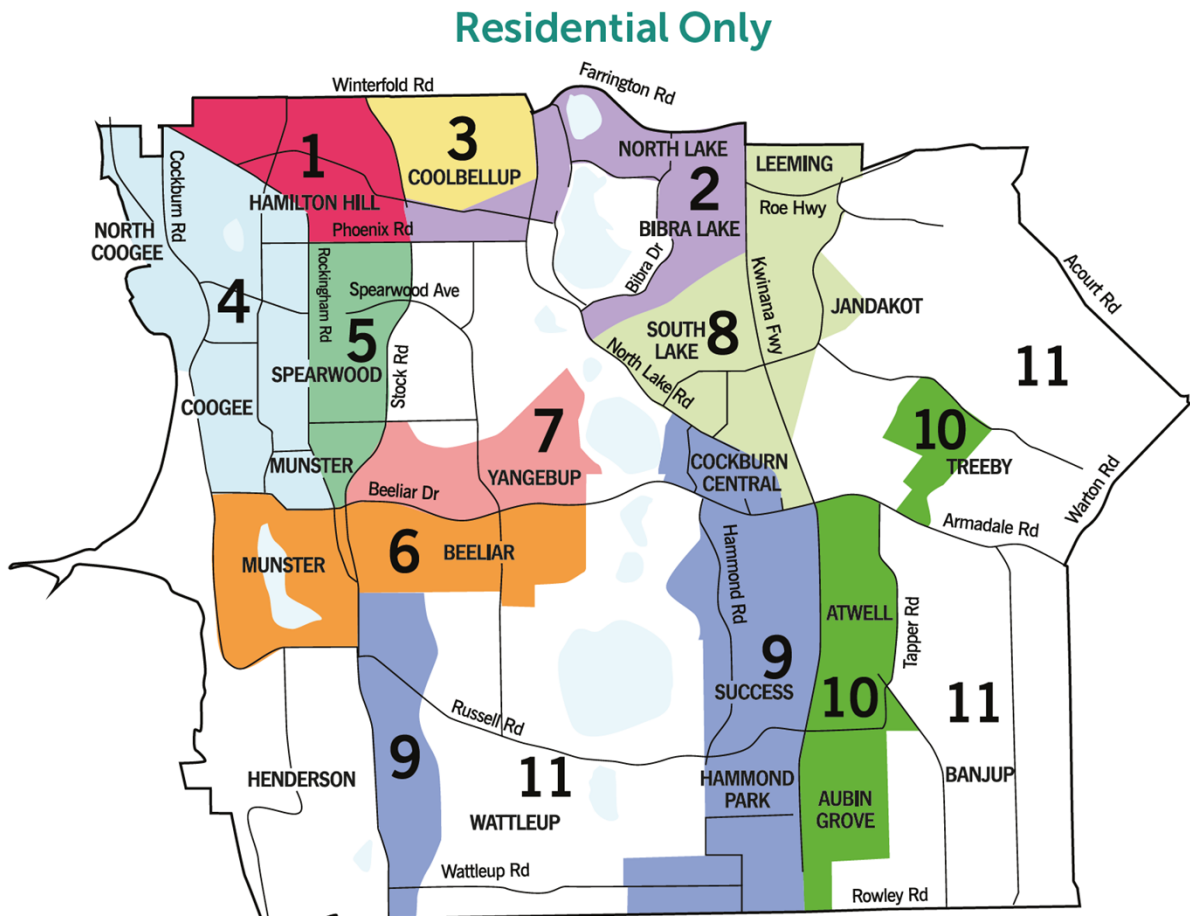

# Bulk Waste (Junk) & Bulk Garden Organics (Green Waste) Collection

## Residential only

Place all verge material out by Monday 6am of the collection week. Do not place verge material out more than **three** days before the collection begins for your area.

**Residential only: Please ensure you are aware of your correct area by number and colour. Please contact City of Cockburn for more information or clarification.**

<b>Area</b>	<b>Bulk Waste 1 (2019)</b>	<b>Bulk Garden Organics 1 (2019)</b>	<b>Bulk Waste 2 (2020)</b>	<b>Bulk Garden Organics 2 (2020)</b>
1	Week starting 8 July	Week starting 7 October	Week starting 6 January	Week starting 20 April
2	Week starting 15 July	Week starting 14 October	Week starting 13 January	Week starting 27 April
3	Week starting 22 July	Week starting 21 October	Week starting 27 January	Week starting 4 May
4	Week starting 29 July	Week starting 28 October	Week starting 3 February	Week starting 11 May
5	Week starting 5 August	Week starting 4 November	Week starting 10 February	Week starting 18 May
6	Week starting 12 August	Week starting 11 November	Week starting 17 February	Week starting 25 May
7	Week starting 19 August	Week starting 18 November	Week starting 24 February	Week starting 1 June
8	Week starting 26 August	Week starting 25 November	Week starting 2 March	Week starting 8 June
9	Week starting 9 September	Week starting 9 December	Week starting 16 March	Week starting 22 June
10	Week starting 16 September	Week starting 16 December	Week starting 30 March	Week starting 29 June

**Area 11:** Rural Collection will be weeks starting 30 September 2019 and 13 April 2020.