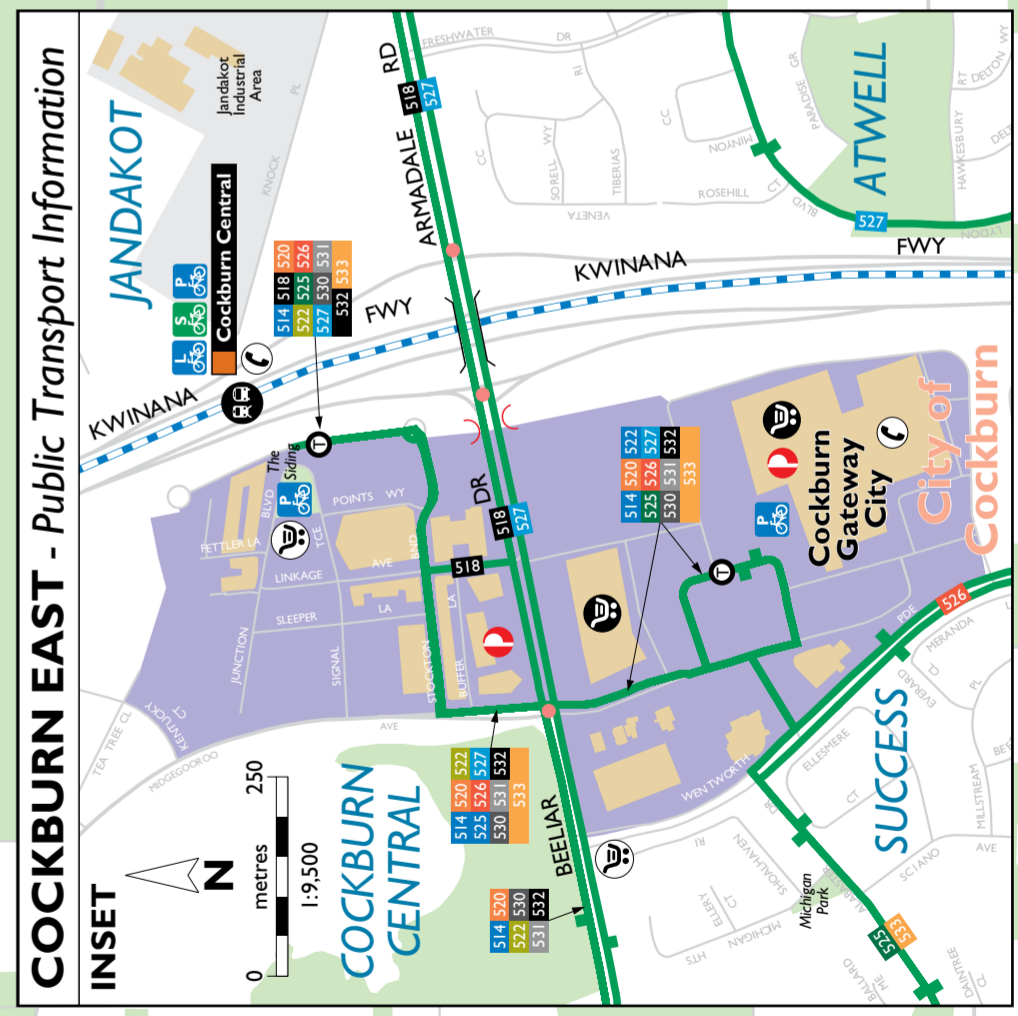

COCKBURN EAST - Public Transport Information

1. **Legend**
2. High Frequency Route and Bus Stop - every 15 to 20 mins weekdays, every 30 mins weekends
   - Bus Route and Bus Stop
   - Transperth Zone Fare Boundary
   - Train and Bus Transfer
   - Bus Route Terminus
   - Railway
   - Freight Railway, Crossing
   - Traffic Light
   - Road Bridge, Footbridge and Underpass
   - Local Attractions / Lookout
   - Dog Exercise Area
   - Drinking Fountain
   - Picnic Area & Barbecue
   - Swimming Pool
   - Gym / Fitness Centre
   - Football
   - Rugby
   - Baseball / Softball / Teeball
   - Soccer
   - Basketball / Netball
   - Cricket
   - Athletics
   - Tennis / Squash
   - Lawn Bowls
   - Skate Park
   - Supermarket / Shopping Centre
   - Delicatessen / Convenience Store
   - School (Primary, Secondary & College)
   - Public Toilet, Accessible Toilet
   - Post Office, Post Box
   - Telephone
   - Bicycle Locker, Bicycle Shelter
   - Bicycle Parking