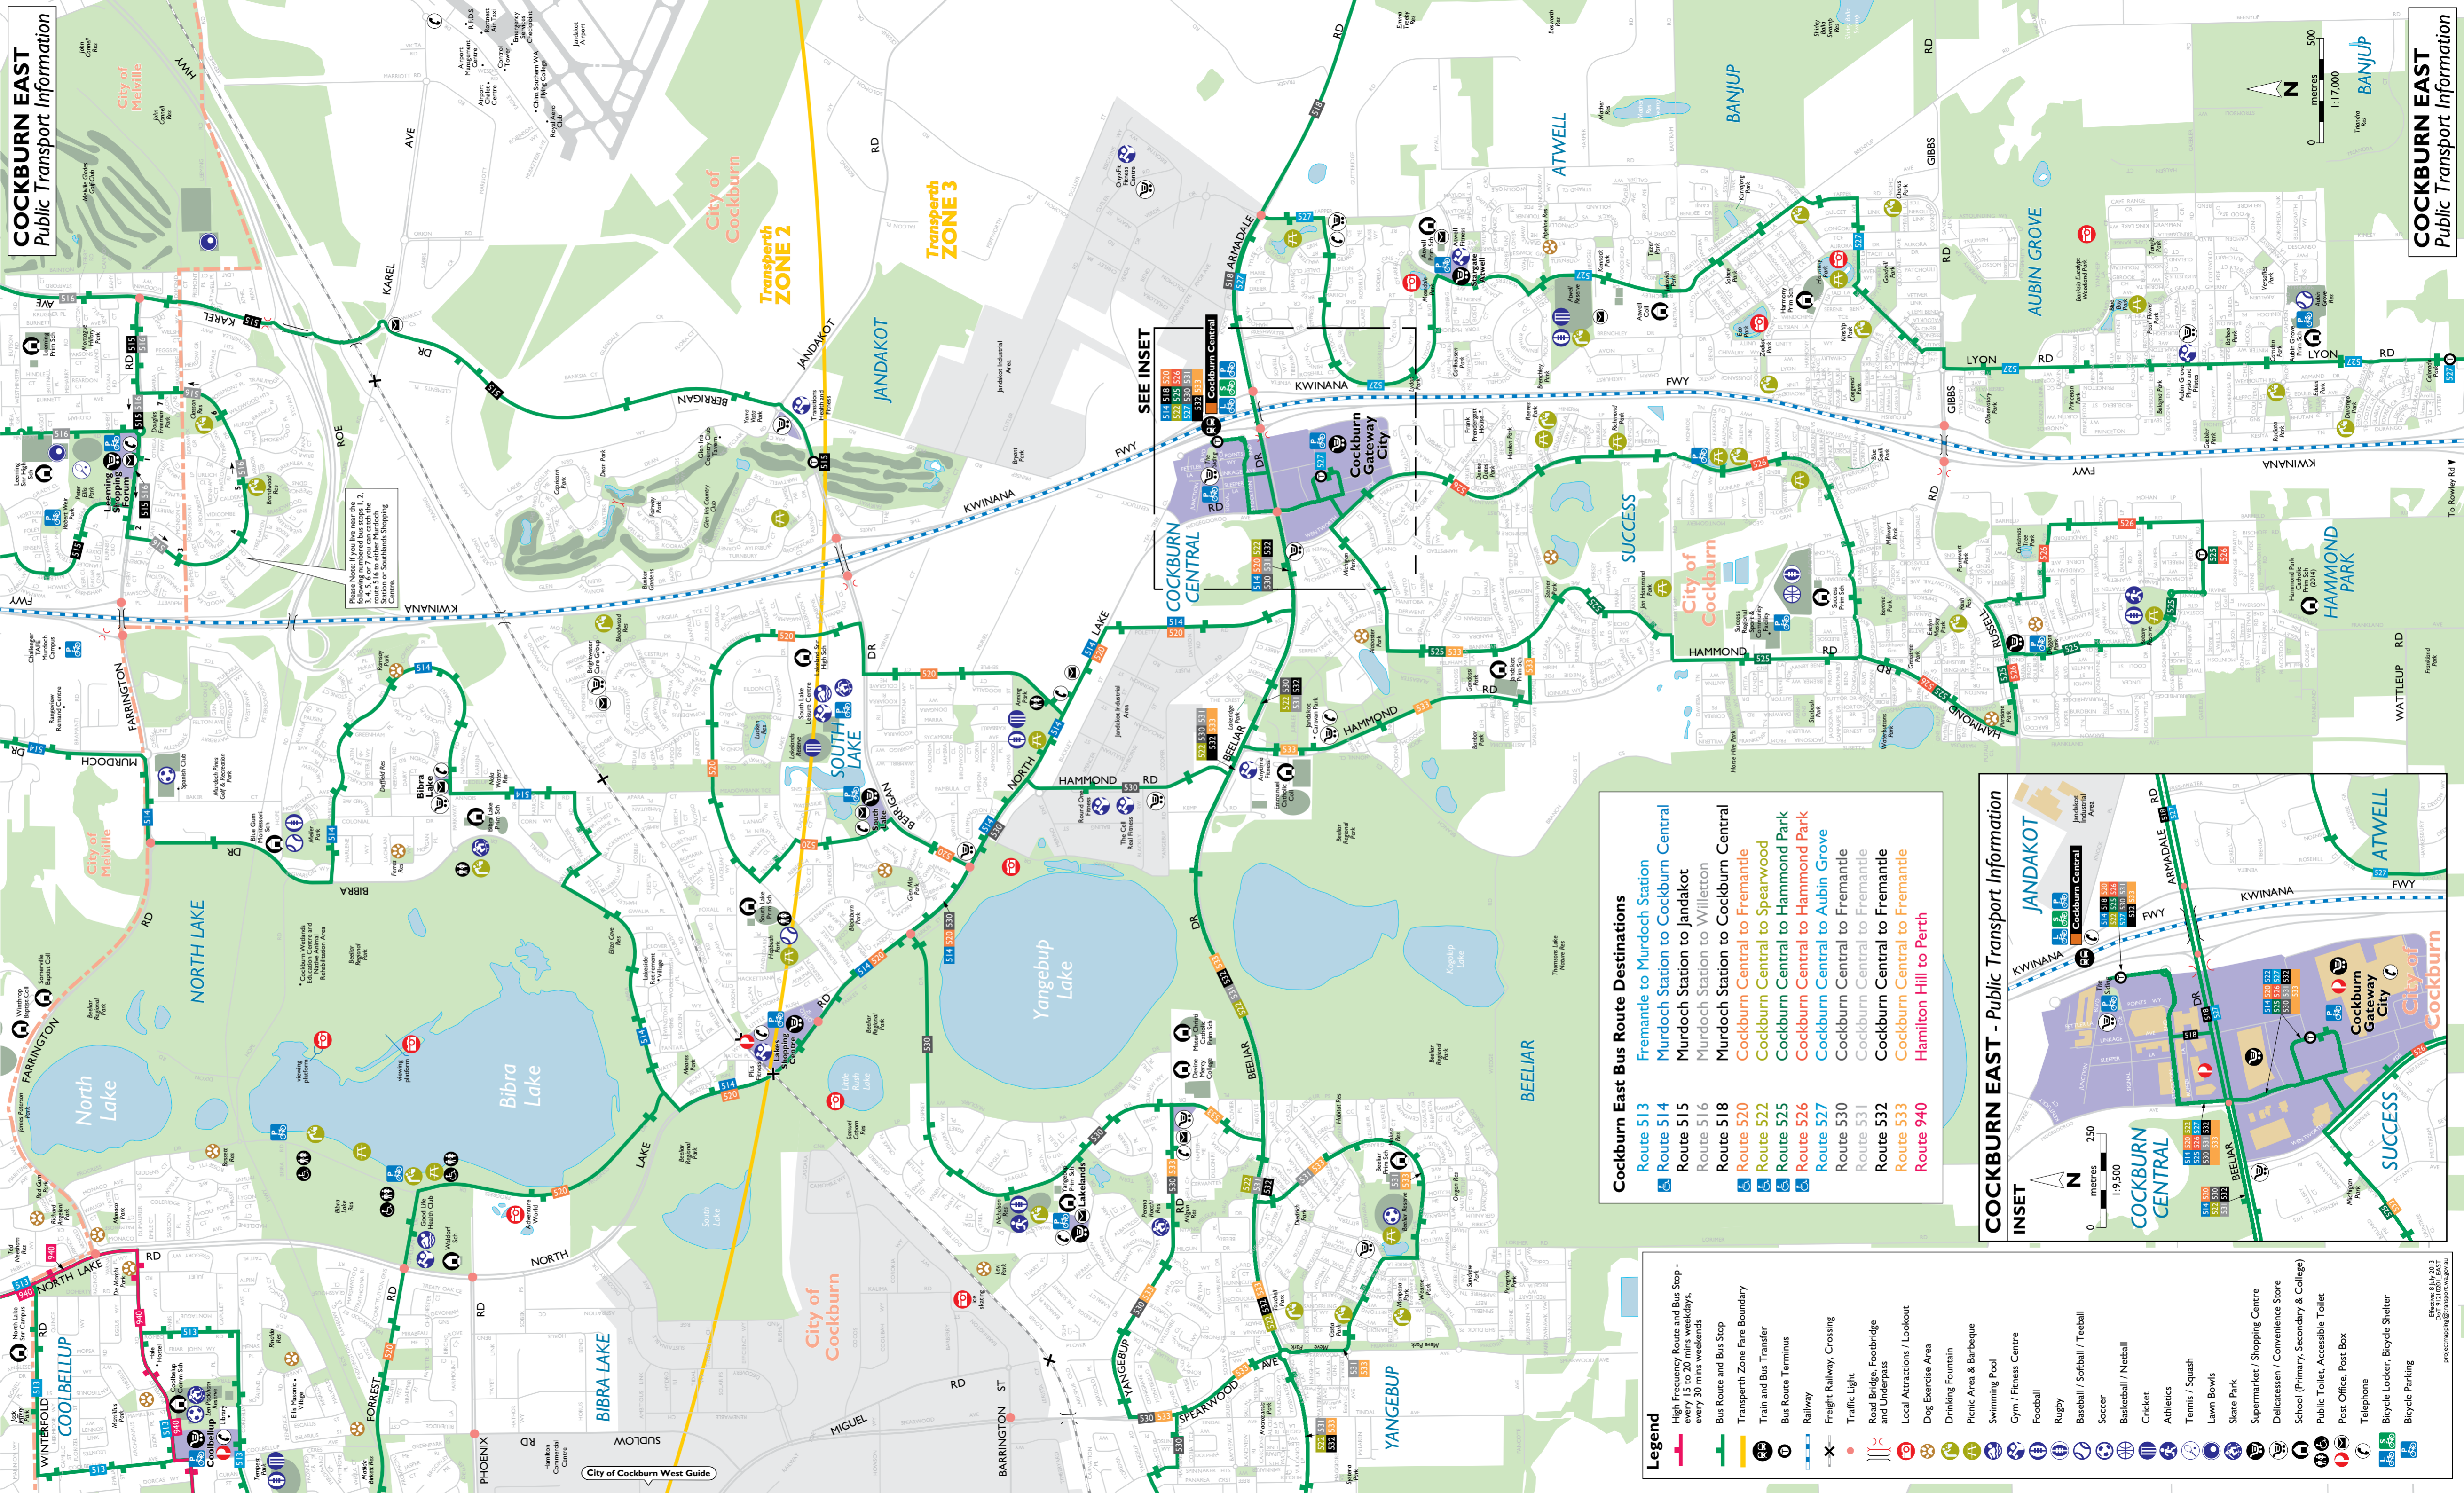

COCKBURN EAST
Public Transport Information

COCKBURN EAST
Public Transport Information

1. **Cockburn East Bus Route Destinations**
2. Route 513 Fremantle to Murdoch Station
   - Route 514 Murdoch Station to Cockburn Central
   - Route 515 Murdoch Station to Jandakot
   - Route 516 Murdoch Station to Willetton
   - Route 518 Murdoch Station to Cockburn Central
   - Route 520 Cockburn Central to Fremantle
   - Route 522 Cockburn Central to Spearwood
   - Route 525 Cockburn Central to Hammond Park
   - Route 526 Cockburn Central to Hammond Park
   - Route 527 Cockburn Central to Aubin Grove
   - Route 530 Cockburn Central to Fremantle
   - Route 531 Cockburn Central to Fremantle
   - Route 532 Cockburn Central to Fremantle
   - Route 533 Cockburn Central to Fremantle
   - Route 940 Hamilton Hill to Perth