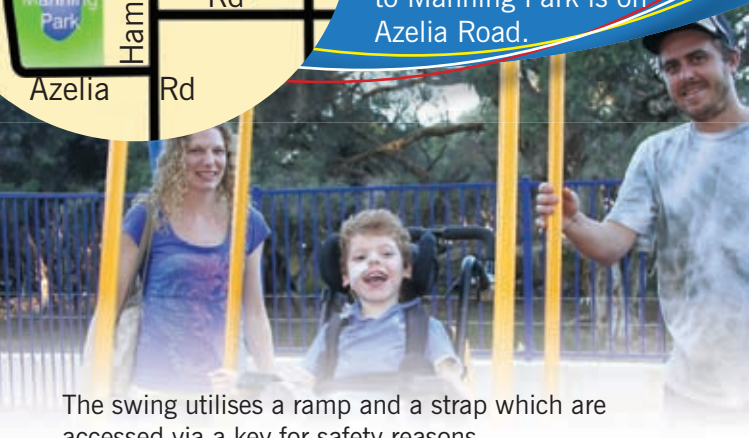

The Liberty Swing

City of
Cockburn

wetlands to waves

An accessible swing for children who use a wheelchair is located at Manning Park, Hamilton Hill, as part of the universal playground.

Supported by:

The Liberty Swing is located at Manning Park, Hamilton Hill, as part of the universal playground.

Manning Park is located off Hamilton Road. Entry to Manning Park is off Azelia Road.

The swing utilises a ramp and a strap which are accessed via a key for safety reasons.

THE KEY IS AVAILABLE FROM

The Azelia Ley Museum in Manning Park

Mon - Wed 8.30am - 4.30pm. Sun 1.30pm - 4.30pm.

The front counter City of Cockburn

Mon - Fri 8.30am - 4.30pm.

Please follow all instructions whilst using the swing.

- Only the person using the swing and their carer to be in the swing area at any time.
- Carer to remain in the swing area with the person at all times.
- Carer to be over 16 years of age.
- The Maximum combined weight of the person and the wheelchair must not exceed 250kg.
- The City of Cockburn will not be liable for any injuries resulting from inappropriate use of the equipment.