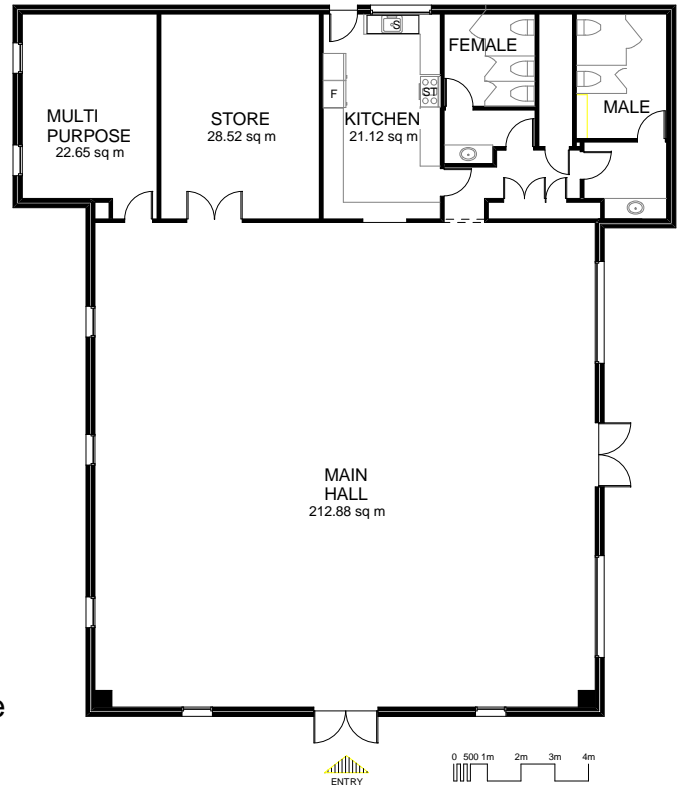

Coogee Community Hall

ADDRESS: Arlington Loop, Coogee
CAPACITY: 150+
SECURITY ALARM: Code

MAIN HALL 15m x 15m = 225m²
Floor: Polished Timber
Tables: 45
Chairs: 165
Cooling: Fans

OFFICE 5.4m x 4m = 21.6m²
Floor: Carpet
Tables: 1 large
Chairs: 15

KITCHEN 6m x 3.5m = 21m²
Floor: Ceramic tile
Stove: Chef gas domestic size
Fridge: 1

Coogee Community Hall is situated in Len McTaggart Park and with the play area in close proximity to the hall, is an ideal venue for Junior Sports wind-ups. The hall has a regular dance class and a playgroup.